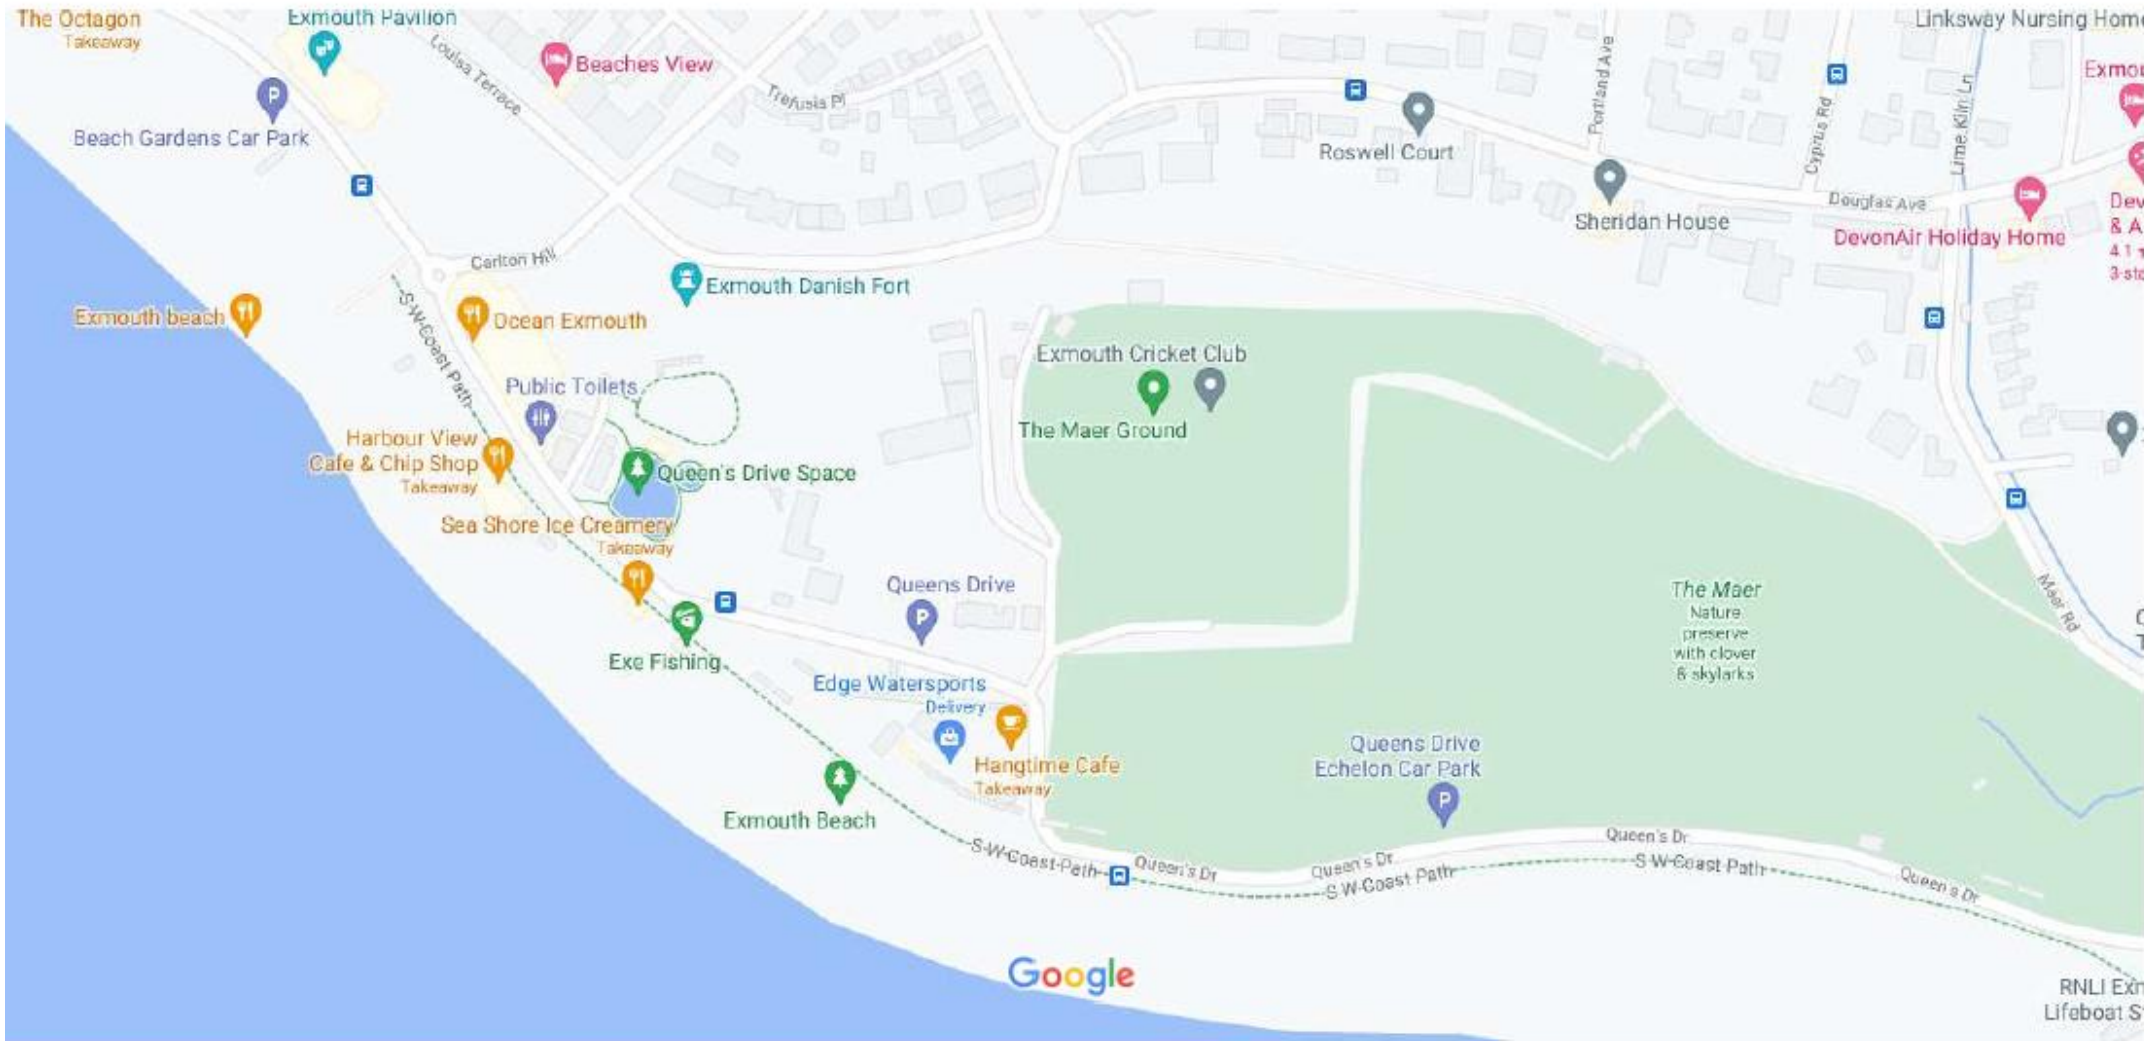

Hangtime Cafe Map 2- Location marked with red point

APPENDIX D

Google Maps

Google

Map data ©2021 Google 50 m

APPENDIX D